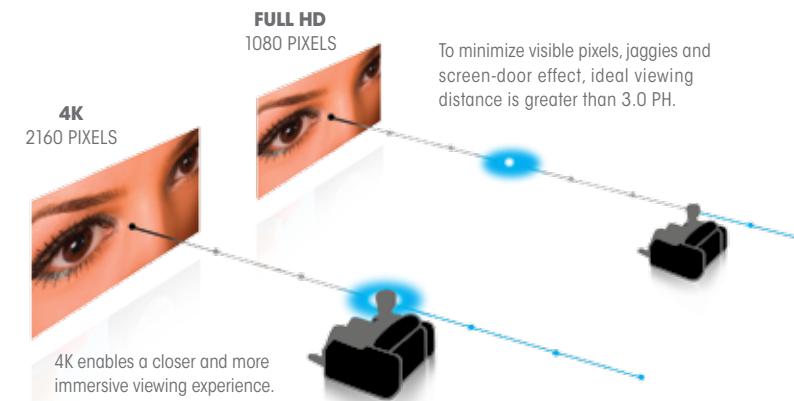

Get closer to the action.

4K resolution lets you sit much closer to even the largest home theater screen—by minimizing jaggies and screen-door effect. It offers a more immersive and engaging experience, with no visible pixel structure.