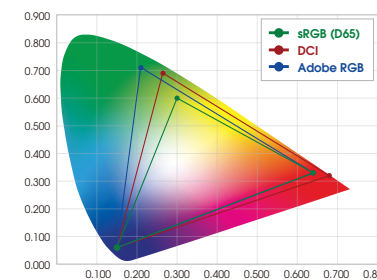

For cinema

For photos

Versatile viewing experience.

Enjoy the ultimate in immersive entertainment, whether in 2D, full HD, 3D, upscaled 4K or native 4K. The VW1000ES even reproduces anamorphic 2:35 content with an external lens (sold separately) or without an external lens, using Sony's Picture Position technology.