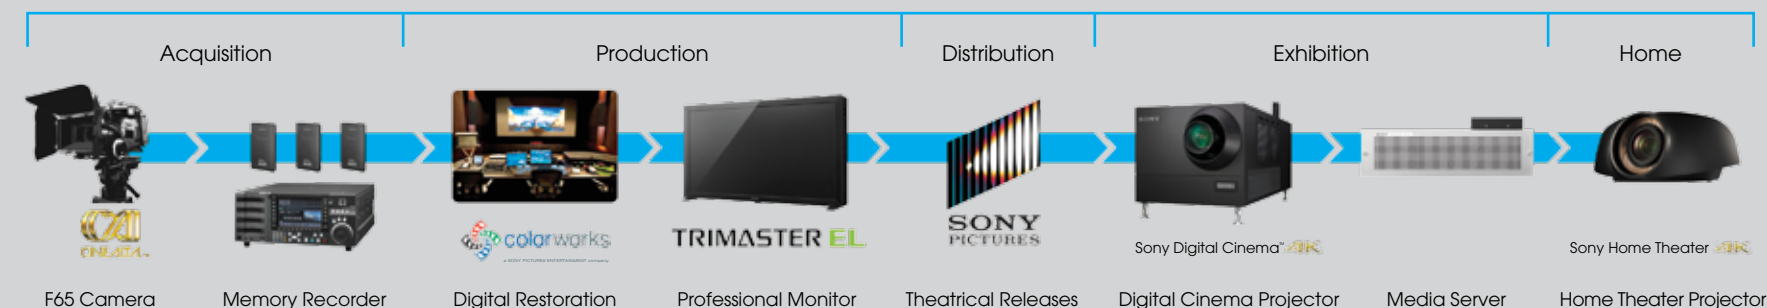

SONY 4K ECOSYSTEM