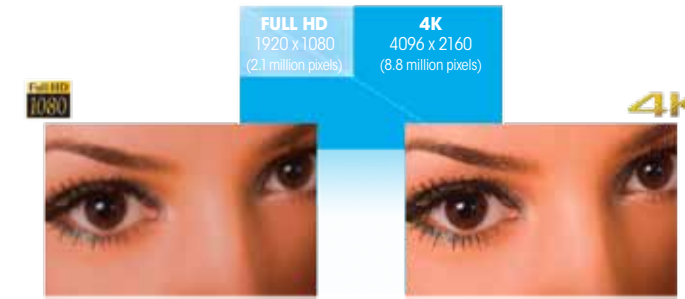

The ultimate in high definition.

With 4096x2160 resolution, 4K delivers 8.8-million pixels—more than 4 times the pixels of 1080p. 4K is the future of high-end home theater and will exceed the expectations of even the most demanding movie enthusiast.